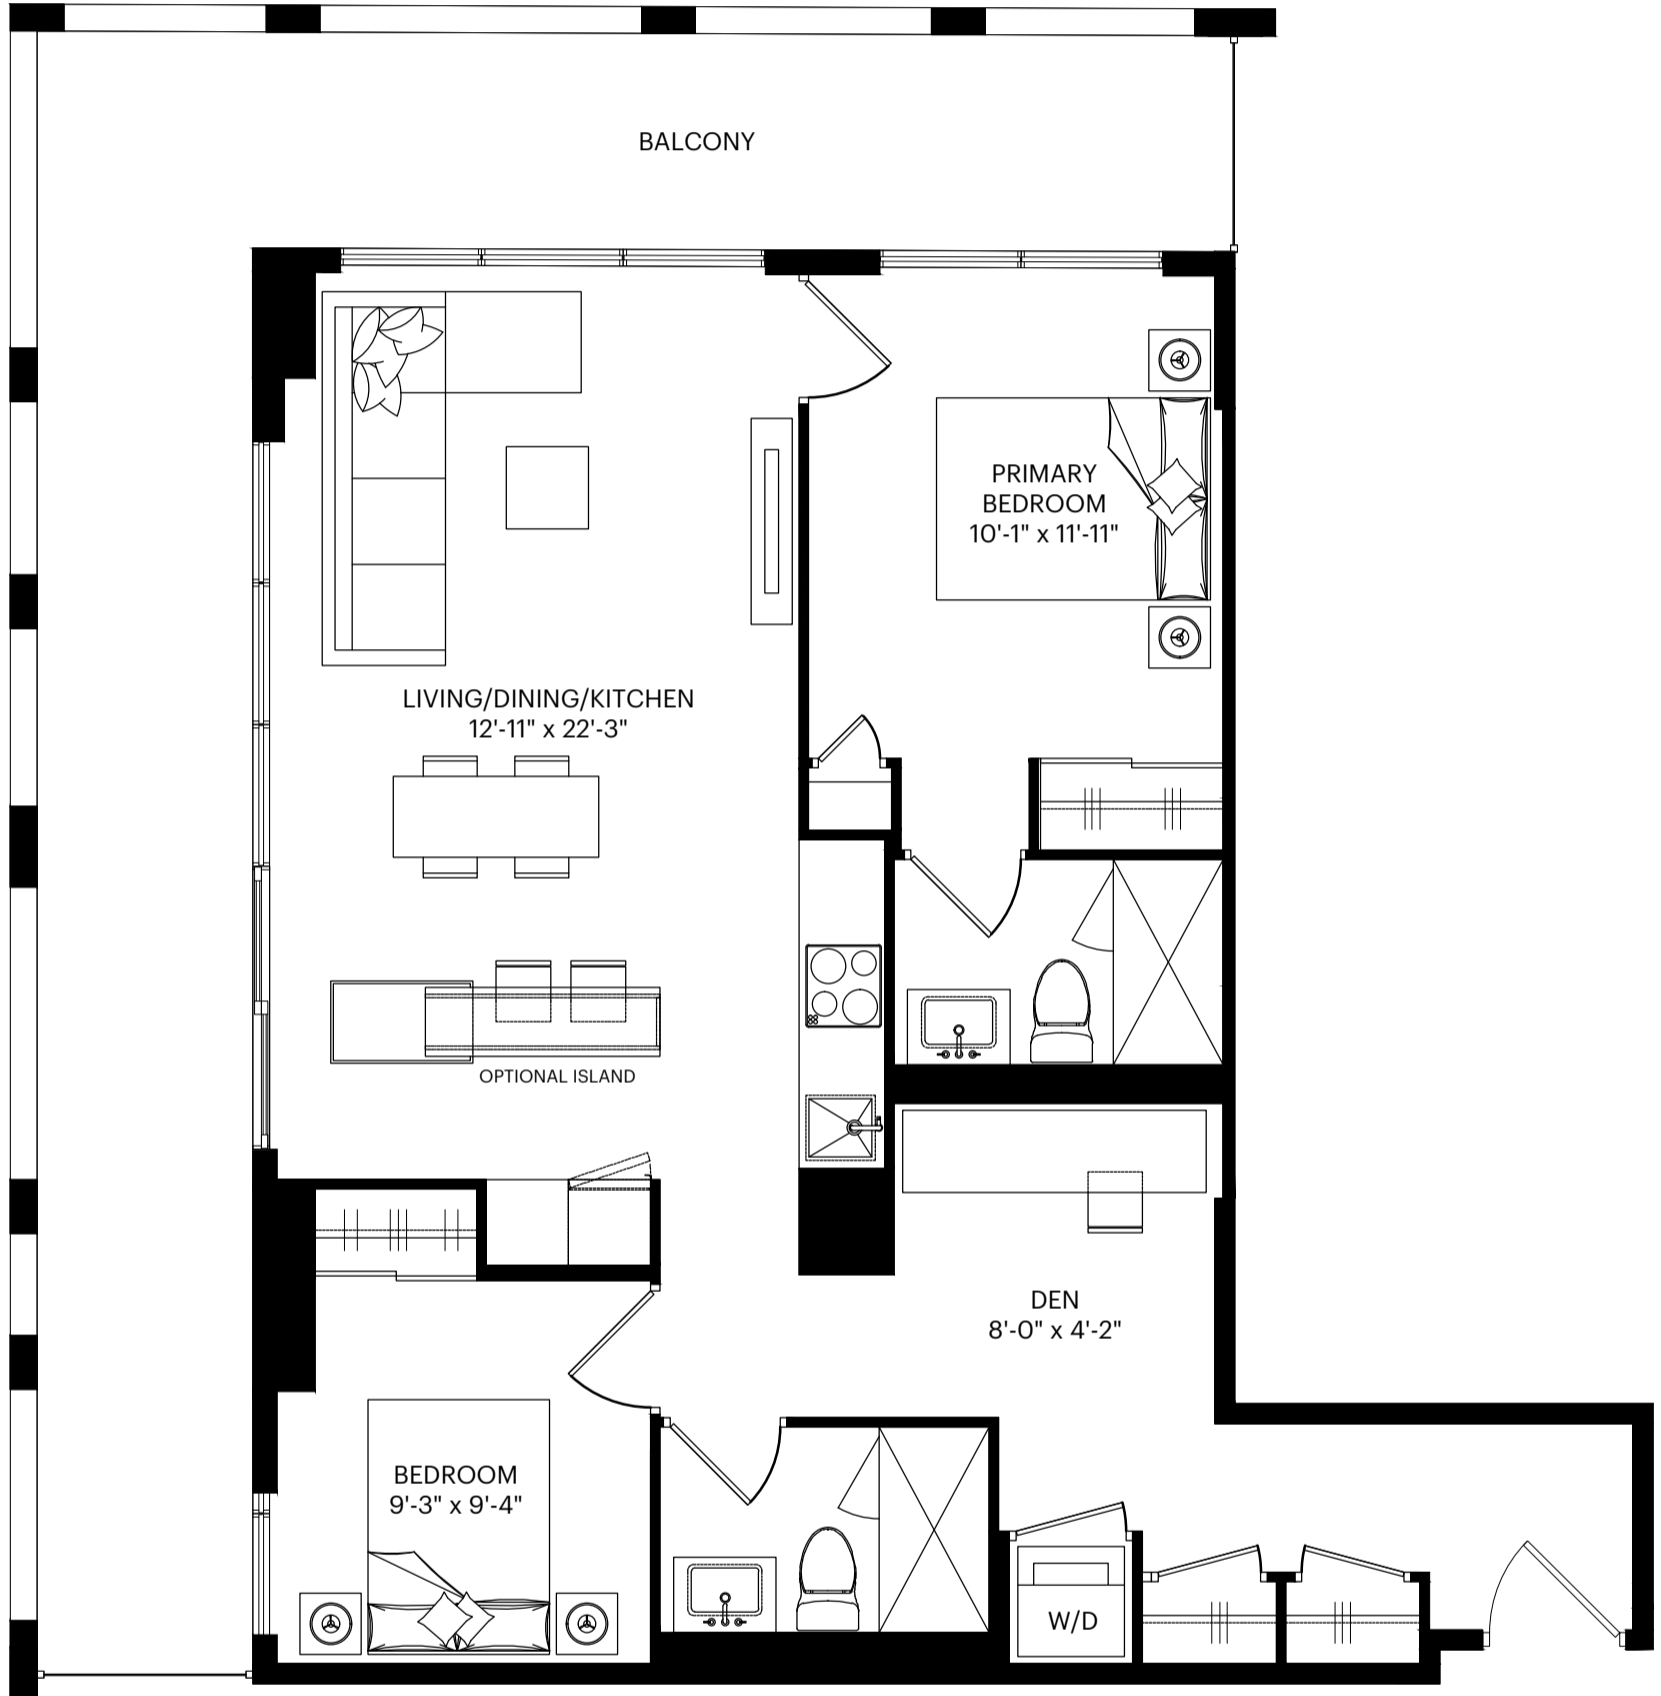

## 2G-D 889 SQ.FT. SUITE UP TO: 334 SQ.FT. BALCONY

FLOORS 04-05

FLOOR 03

UNIT REPEATS ON FLOORS:  
3,4

SUITE NO.  
312, 412